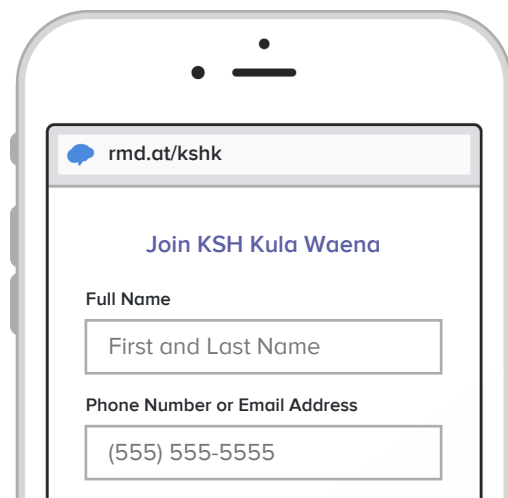

Sign up for important updates from Mrs. Ah Chong.

Get information for Kamehameha Schools Hawaii Campus right on your phone—not on handouts.

Pick a way to receive messages for KSH Kula Waena:

A If you have a smartphone, get push notifications.

On your iPhone or Android phone, open your web browser and go to the following link:

rmd.at/kshk

Follow the instructions to sign up for Remind. You'll be prompted to download the mobile app.

B If you don't have a smartphone, get text notifications.