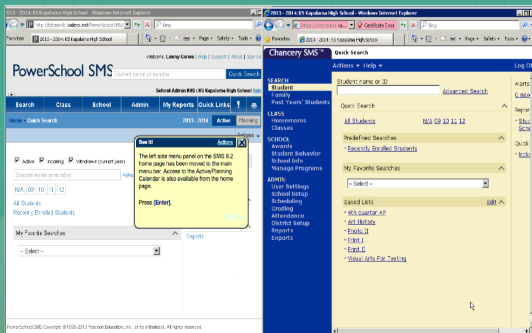

Training

Access online training guides at the following link:
<https://blogs.ksbe.edu/sms/training-tutorials/>