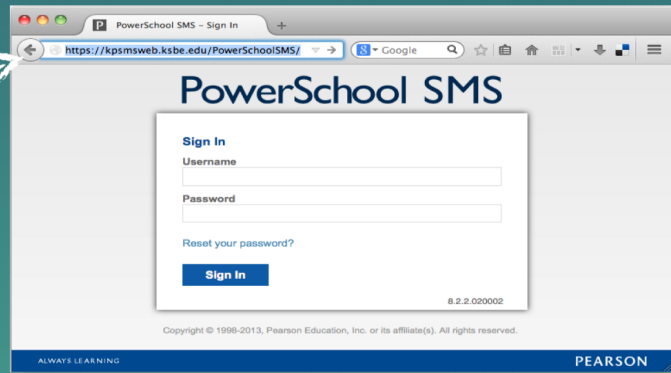

SMS Upgrade

1

New Web Link

<https://kpsmsweb.ksbe.edu/PowerSchoolSMS>

The old web link to SMS is no longer active. Please update your bookmarks for quick access to the new PowerSchool SMS

2

Browser

Use Firefox for PC and Safari for Mac