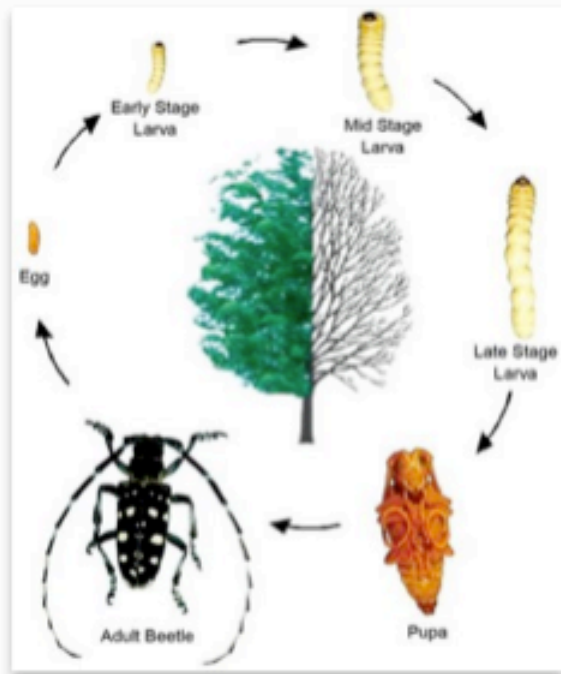

Life Cycle

Description

Interesting Facts

Long-Horned Beetle Life Cycle

A Bug's Life Cycle Word Game

Long-Horned Beetle Description

The longhorn beetles have extremely long antennae, which are often as long as or longer than the beetle's body. The longhorn beetles are serious pests because the larvae bores into wood, where they can cause extensive damage to either living trees or untreated lumber.

Long-Horned Beetle

Interesting Facts

- * Adult beetles have two sets of wings.
- * Female beetles usually lay dozens or hundreds of eggs.
- * Most beetles only live for a year.
- * Beetles cannot see very well, so they communicate using pheromones, sounds or vibrations.