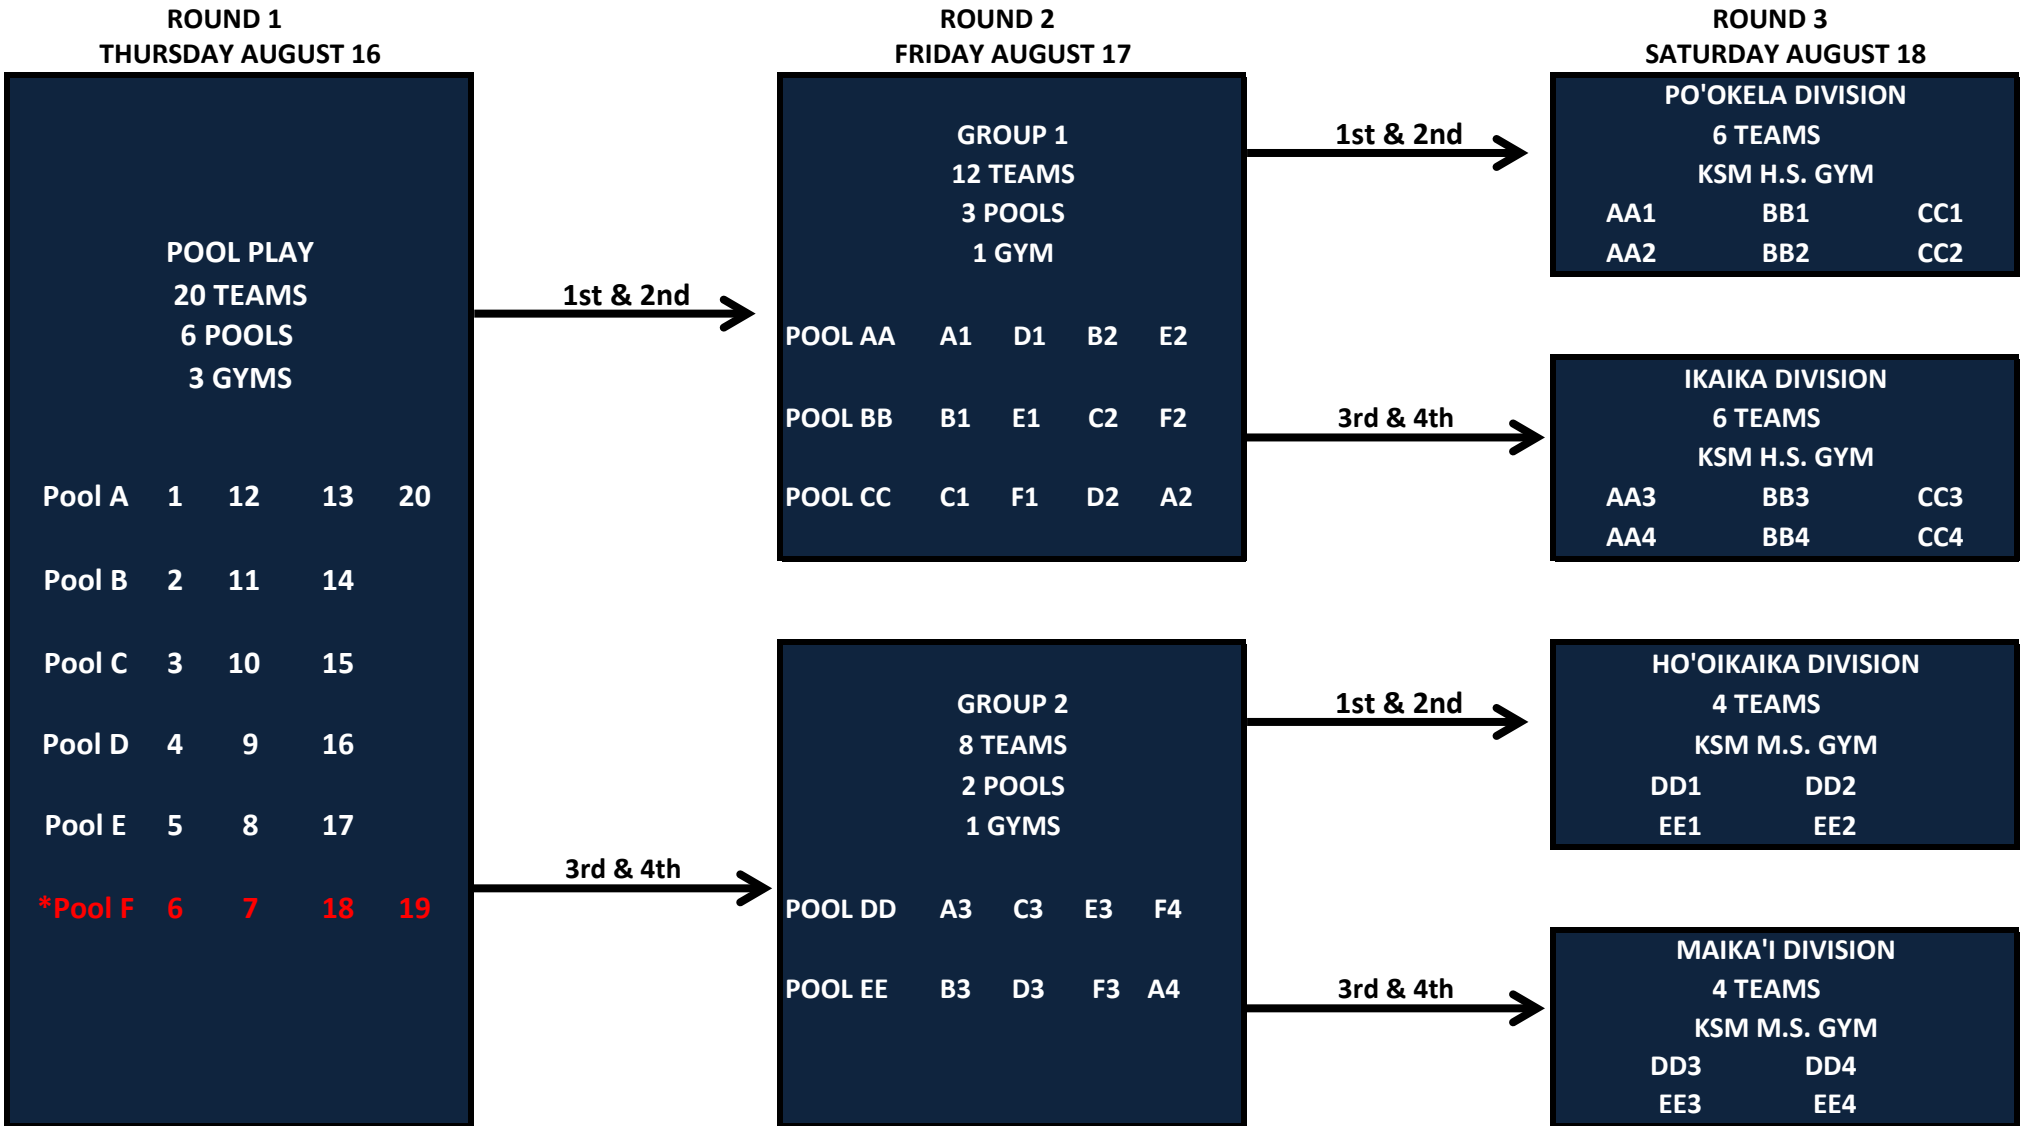

2012 MAUI VOLLEYBALL INVITATIONAL FORMAT

***NOTE - POOL F will be at King Kekaulike High School THURSDAY Night ONLY**

TEAM	KSM High School			KSM Middle School		KKHS
	Pool A	Pool B	Pool C	Pool D	Pool E	Pool F
1	Granite Hills	Oak Park	St. Francis	Laguna Blanca	HBA	University
2	MPI	KSM I	Castle	St. Andrews	Baldwin	Nanakuli
3	Seabury Hall	Molokai	St. Anthony	Maui High	KSM II	King Kekaulike
4	Lana'i					Hana

POOL PLAY SCHEDULE FOR ALL 4 TEAM POOLS (POOL A & POOL F)

TIME	HOME	VISITORS	Game 1	Game 2	REF
3:30	Team 1	vs Team 3	-	-	2
4:30	Team 2	vs Team 4	-	-	1
5:30	Team 1	vs Team 4	-	-	3
6:30	Team 2	vs Team 3	-	-	4
7:30	Team 3	vs Team 4	-	-	2
8:30	Team 1	vs Team 2	-	-	3

POOL PLAY SCHEDULE FOR ALL 3 TEAM POOLS (POOL B & POOL C)

TIME	HOME	VISITORS	Game 1	Game 2	REF
3:30	Team 1	vs Team 3	-	-	2
4:30	Team 1	vs Team 2	-	-	3
5:30	Team 2	vs Team 3	-	-	1
6:30	Cross Over Match #1 (B1 vs C3)		-	-	B2
6:30	Cross Over Match #2 (B3 vs C1)		-	-	C2
7:30	Cross Over match #3 (B2 vs C2)		-	-	B3

POOL PLAY SCHEDULE FOR ALL 3 TEAM POOLS (POOL D & POOL E)

TIME	HOME	VISITORS	Game 1	Game 2	REF
3:30	Team 1	vs Team 3	-	-	2
4:30	Team 1	vs Team 2	-	-	3
5:30	Team 2	vs Team 3	-	-	1
6:30	Cross Over Match #1 (D1 vs E3)		-	-	D2
6:30	Cross Over Match #2 (D3 vs E1)		-	-	E2
7:30	Cross Over match #3 (D2 vs E2)		-	-	D3