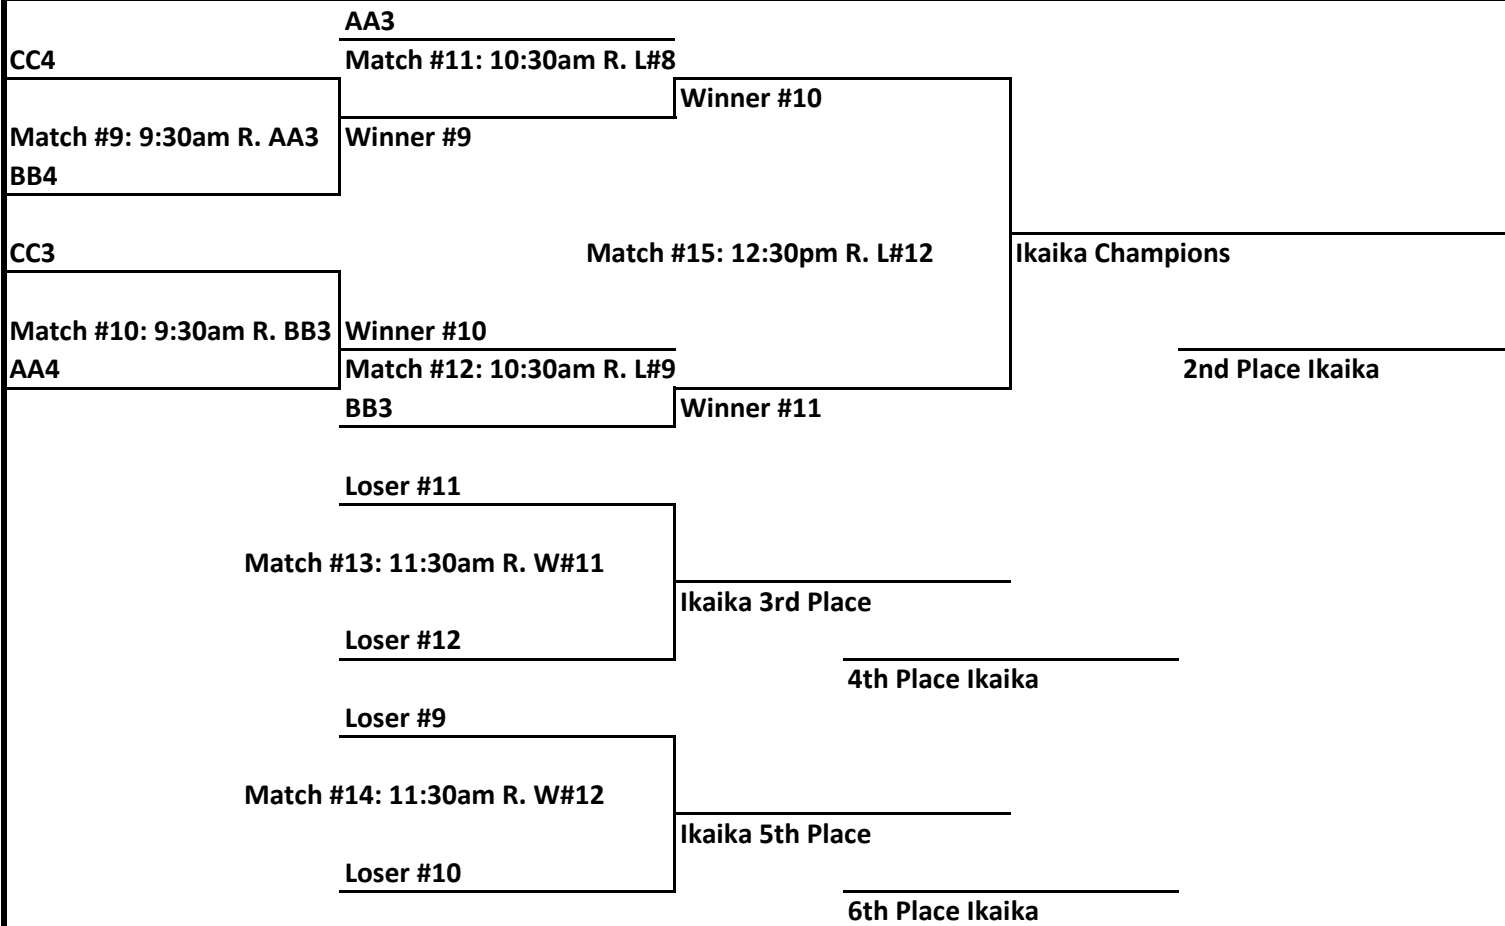

SATURDAY - KSM HIGH SCHOOL

IKAIKA DIVISION