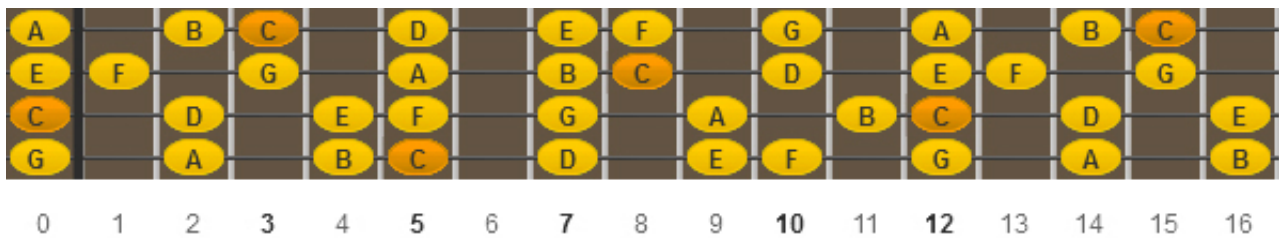

C Major ukulele scale

In C-Tuning (GCEA)

SCALE INFOS

- **Type** : Major
- **Formula** : 1,2,3,4,5,6,7
- **Notes** : C, D, E, F, G, A, B

SCALE CHART

Notes on the fretboard :

© 2012 ukulelescales.com - All rights reserved

CHORDS

C, C5, Csus4, Csus2, C6, Cmaj7, Cadd9, Dm, D5, Dsus4, Dsus2, D7sus4, Dm6, Dm7, Dm9, DM9, Em, E5, Esus4, E7sus4, Em7, F, F5, Fsus2, F6, Fmaj7, Fadd9, F-5, G, G5, G7, Gsus4, Gsus2, G7sus4, G6, G9, Gadd9, G11, G13, Am, A5, Asus4, Asus2, A7sus4, Am7, Am9, AM9, Bdim, Bm7/b5,