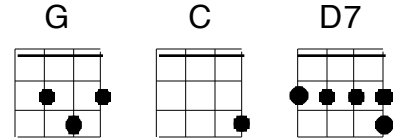

HELE ON TO KAUA'I

Al Nobriga

Intro: G /// G /// G /// G ///

CHORUS:

G C
Hele on to Kaua'i, Hanalei by the bay,
D7 C G
Wailua River valley is where I used to play.

C
The canyons of Waimea standing all alone,
D7 G /// D7 ///
The magic of the Garden Isle keeps calling me back home.

1. G C
There's a place that I recall
D7 G
Not too big, fact it's kinda small
C
The people there know they got it all
D7 G /// D7 ///
A simple life for me. *to Chorus*

2. G C
When I was young and not too smart,
D7 G
I left my home looking for a brand new start.
C
To find a place that is better still,
D7 G
But now I know I know I never will. *to Chorus*

TAG ENDING:

D7 G /// C /// G /// G ///
The magic of the Garden Isle keeps calling me back home.