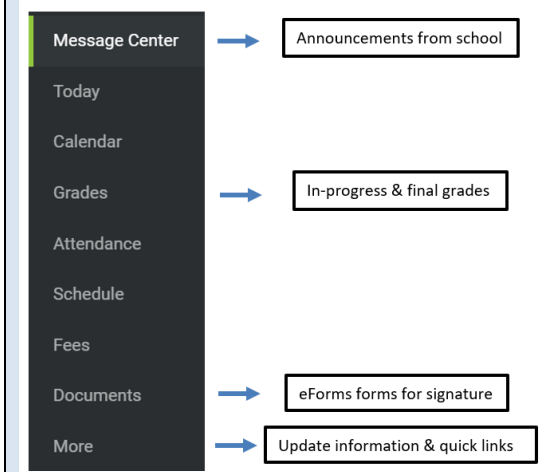

To view keiki **Attendance**:

- Click **Attendance** on the menu bar to view your keiki daily presence

Your keiki's name will appear at the right top corner of the page

If you have more than one keiki enrolled:

- Click on the name you are currently viewing on the right top corner
- A dropdown menu will appear for keiki you wish to view

Click on the name of your keiki to view their information.

The **Attendance** tool lists the absences and tardies for attendance:

- Click on a period to view details
- Navigate between terms using the options at the top

To view your keiki's **Schedule**:

- Click **Schedule** on the menu bar to view your keiki's daily agenda

The **Schedule** tool shows the schedule for each term, including any day rotations. It includes the times of the periods with the kumu name and room assigned. If a day rotation is in place, the day is indicated in the top right corner of the schedule.

Please feel free to explore all the **Menu** tools

- *Tools available may change as we make improvements to your Parent Portal.*

More information:

If you would like more information, please contact your keiki's school.