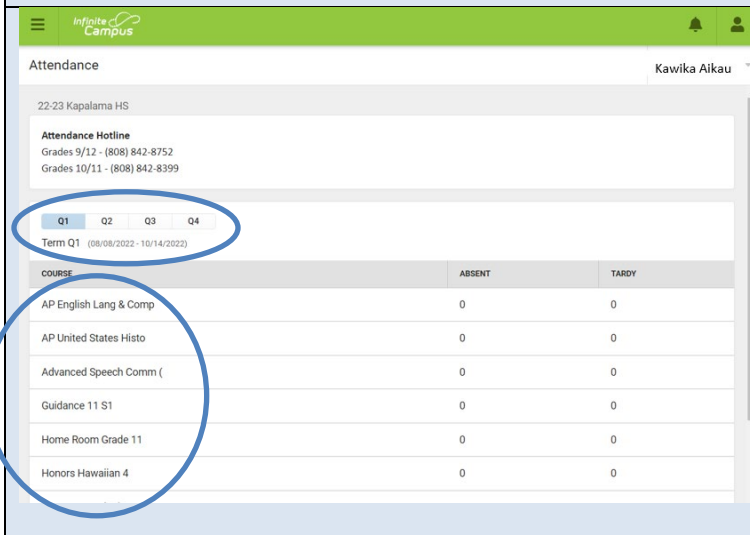

Go to <https://ohana.ksbe.edu> to log in

	<p>To view the Infinite Campus Menu</p> <ul style="list-style-type: none"> • Click on the menu button in the top left corner of your page • A dropdown menu will appear
	<p>In the Campus Parent Portal, navigate between tools using the Menu on the left</p>

To view keiki **Attendance**:

- Click **Attendance** on the menu bar to view your keiki daily presence

Your keiki's name will appear at the right top corner of the page

If you have more than one keiki enrolled:

- Click on the name you are currently viewing on the right top corner
- A dropdown menu will appear for keiki you wish to view

Click on the name of your keiki to view their information.

The **Attendance** tool lists the absences and tardies for attendance:

- Click on a period to view details
- Navigate between terms using the options at the top

To view your keiki's **Schedule**:

- Click **Schedule** on the menu bar to view your keiki's daily agenda

The **Schedule** tool shows the schedule for each term, including any day rotations. It includes the times of the periods with the kumu name and room assigned. If a day rotation is in place, the day is indicated in the top right corner of the schedule.