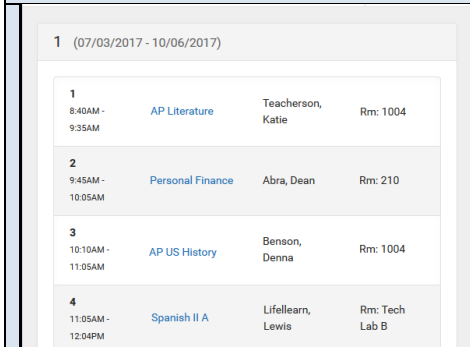

To view keiki **Attendance**:

- Click **Attendance** on the menu bar to view your keiki daily presence

Your keiki's name will appear at the right top corner of the page

If you have more than one keiki enrolled:

- Click on the name you are currently viewing on the right top corner
- A dropdown menu will appear for keiki you wish to view

Click on the name of your keiki to view their information.

The **Attendance** tool lists the absences and tardies for attendance:

- Click on a period to view details
- Navigate between terms using the options at the top

To view your keiki's **Schedule**:

- Click **Schedule** on the menu bar to view your keiki's daily agenda

The **Schedule** tool shows the schedule for each term, including any day rotations. It includes the times of the periods with the kumu name and room assigned. If a day rotation is in place, the day is indicated in the top right corner of the schedule.