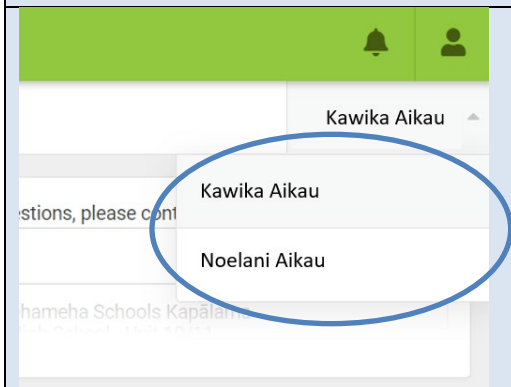

How to use menu tools?

There are many tools to use in the Infinite Campus menu. Two tools that will support you and your 'ohana is the **Attendance** and **Schedule** tool. Supporting your keiki with their attendance of scheduled classes is an important step toward academic success. Here are some tips on finding the **Attendance** and **Schedule** tools to help achieve your 'ohana academic goals.

Go to <https://ohana.ksbe.edu> to log in

	<p>To view the Infinite Campus Menu</p> <ul style="list-style-type: none"> • Click on the menu button in the top left corner of your page • A dropdown menu will appear
	<p>In the Campus Parent Portal, navigate between tools using the Menu on the left</p>

To view keiki **Attendance**:

- Click **Attendance** on the menu bar to view your keiki daily presence

Your keiki's name will appear at the right top corner of the page

If you have more than one keiki enrolled:

- Click on the name you are currently viewing on the right top corner
- A dropdown menu will appear for keiki you wish to view

Click on the name of your keiki to view their information.

The **Attendance** tool lists the absences and tardies for attendance: